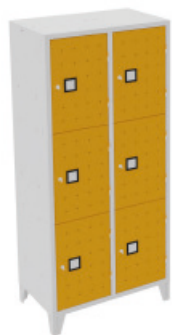

Locker a combinazione con 4 ante 4 vani

K3AL0605

52x43x200h

Locker in metallo
4 vani
AR204
42x50x180h

Locker in metallo
8 vani
AR208
81x50x180h

Locker in metallo
12 vani
AR212
120x50x180h

Locker in metallo
3 vani
AR273
42x50x180h