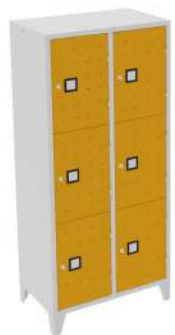

Locker a combinazione con 4 ante 4 vani

K3AL0605

52x43x200h

Locker in metallo
4 vani
AR204
42x50x180h

Locker in metallo
8 vani
AR208
81x50x180h

Locker in metallo
12 vani
AR212
120x50x180h

Locker in metallo
3 vani
AR273
42x50x180h